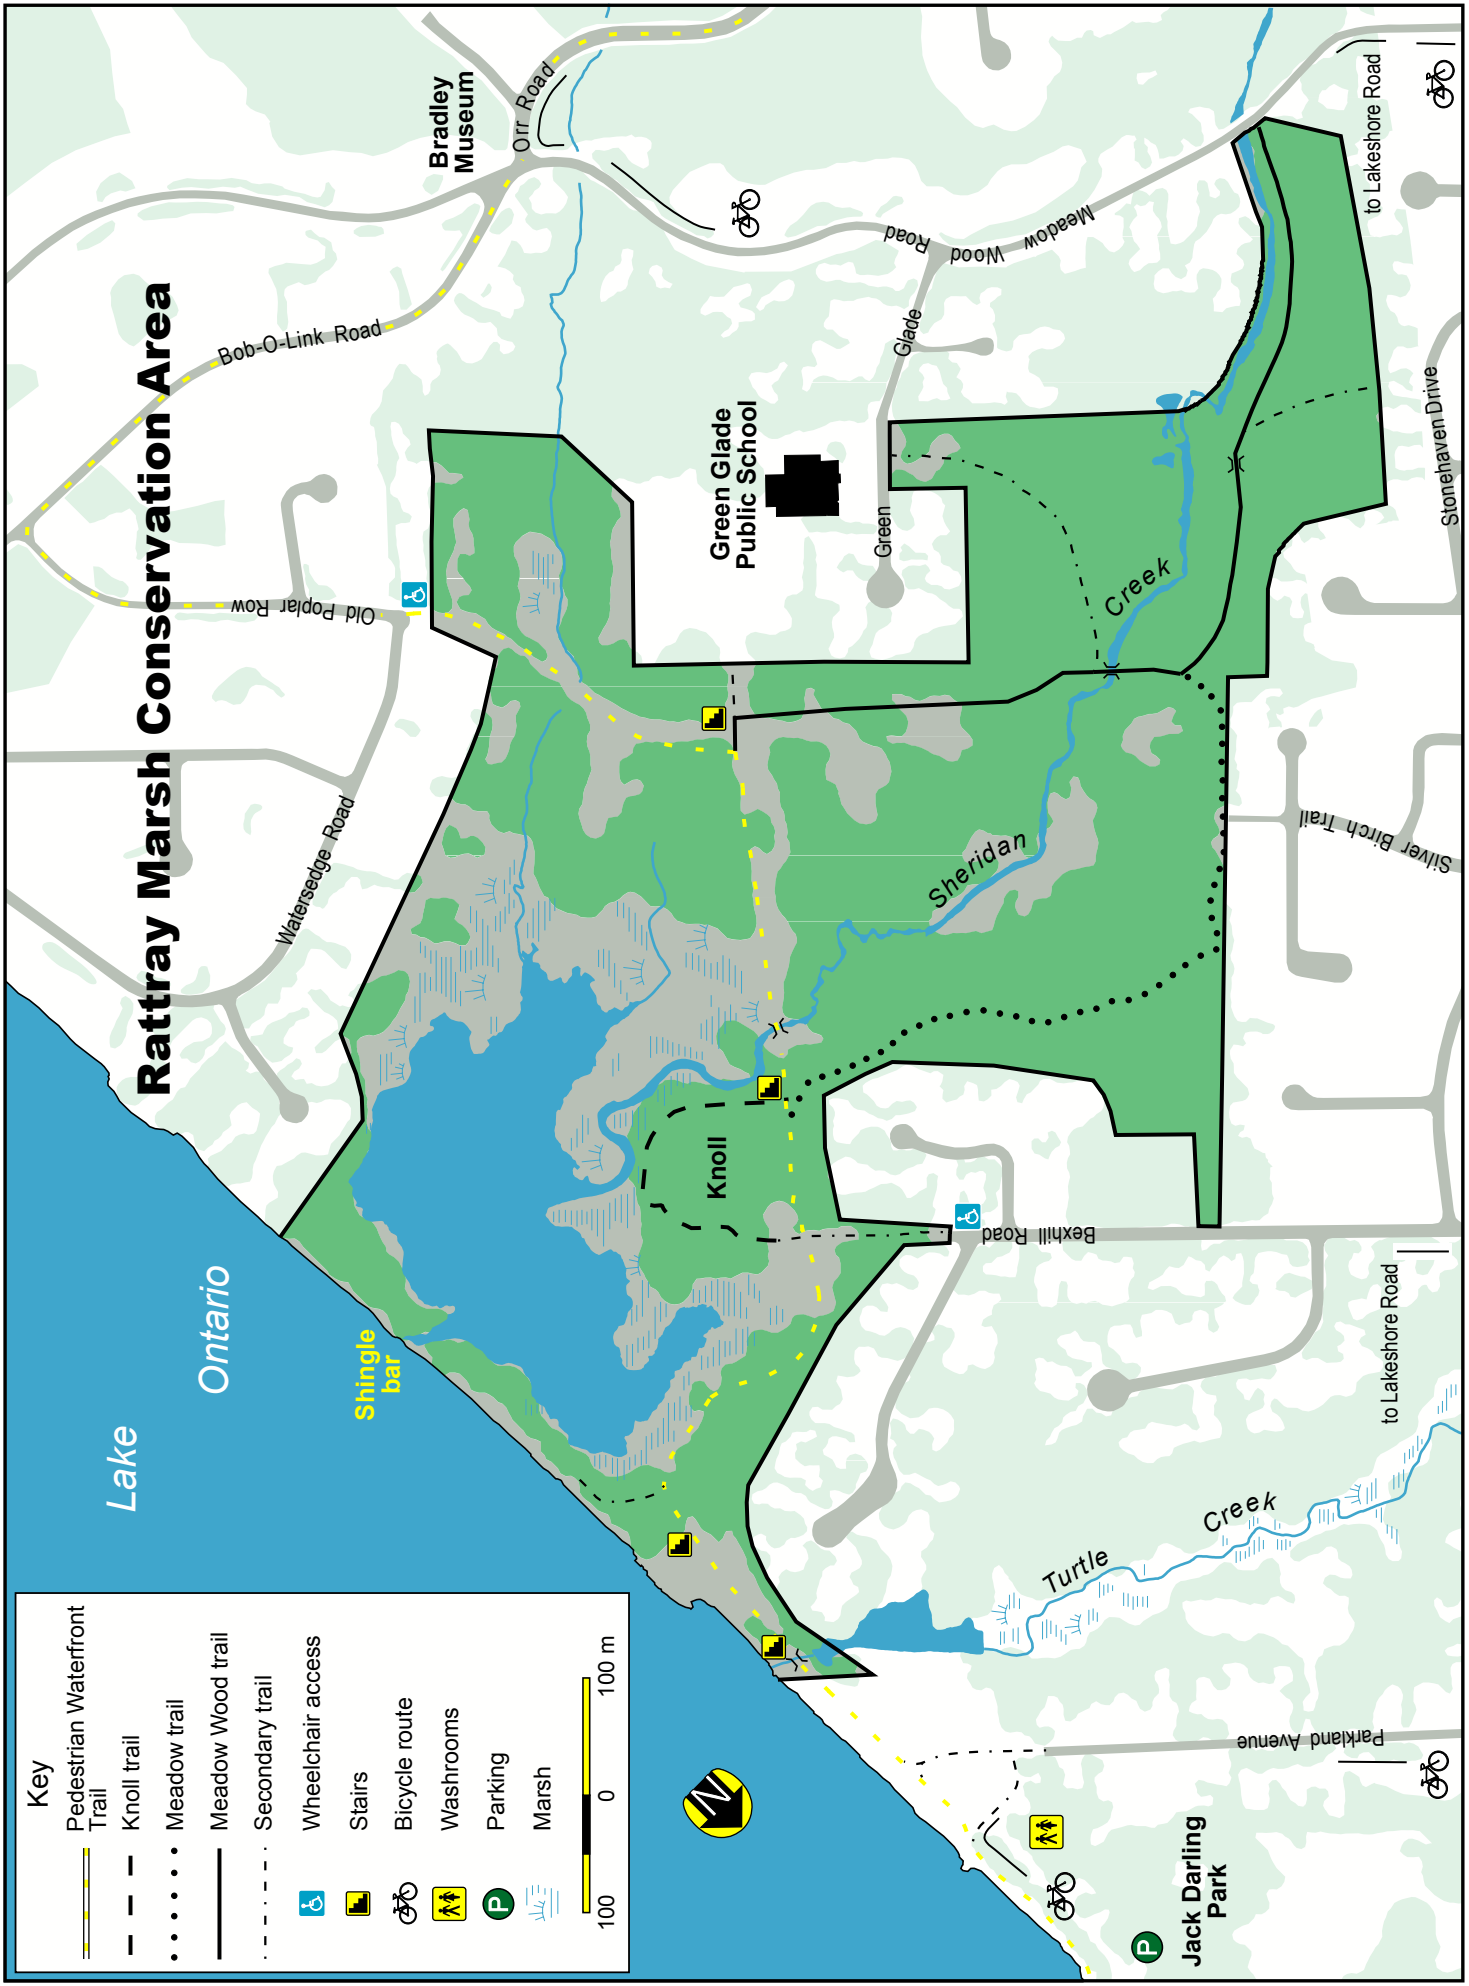

Ratray Marsh Conservation Area

Key

- Pedestrian Waterfront Trail
- Knoll trail
- Meadow trail
- Meadow Wood trail
- Secondary trail
- Wheelchair access
- Stairs
- Bicycle route
- Washrooms
- Parking
- Marsh

100 0 100 m