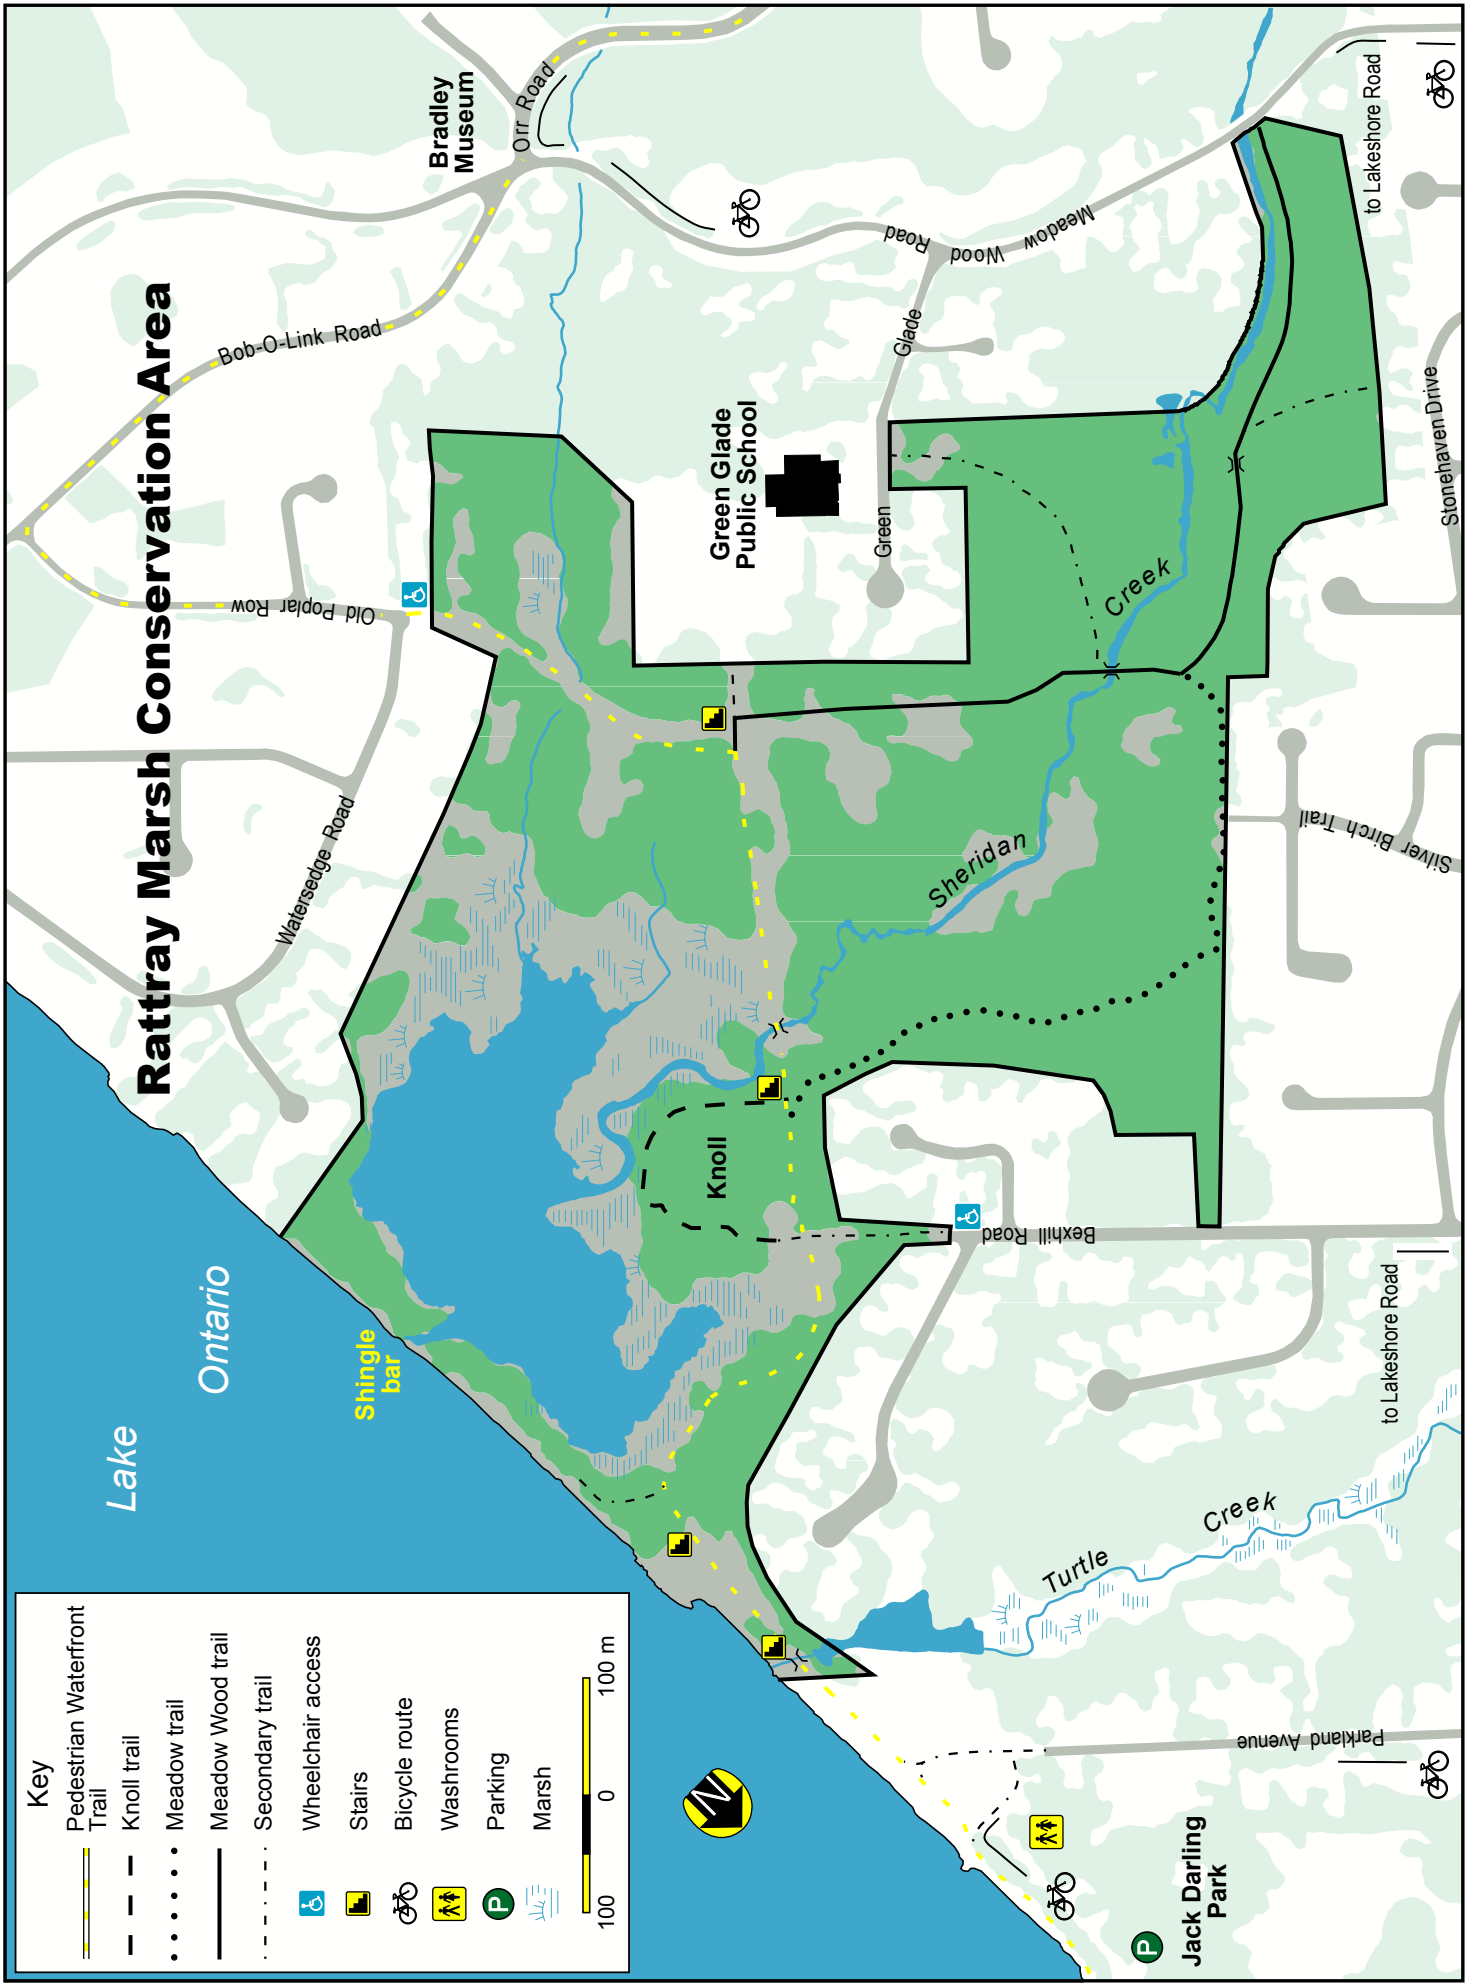

Rattray Marsh Conservation Area

Key

- Pedestrian Waterfront Trail
- Knoll trail
- Meadow trail
- Meadow Wood trail
- Secondary trail
- Wheelchair access
- Stairs
- Bicycle route
- Washrooms
- Parking
- Marsh

0 100 200 m