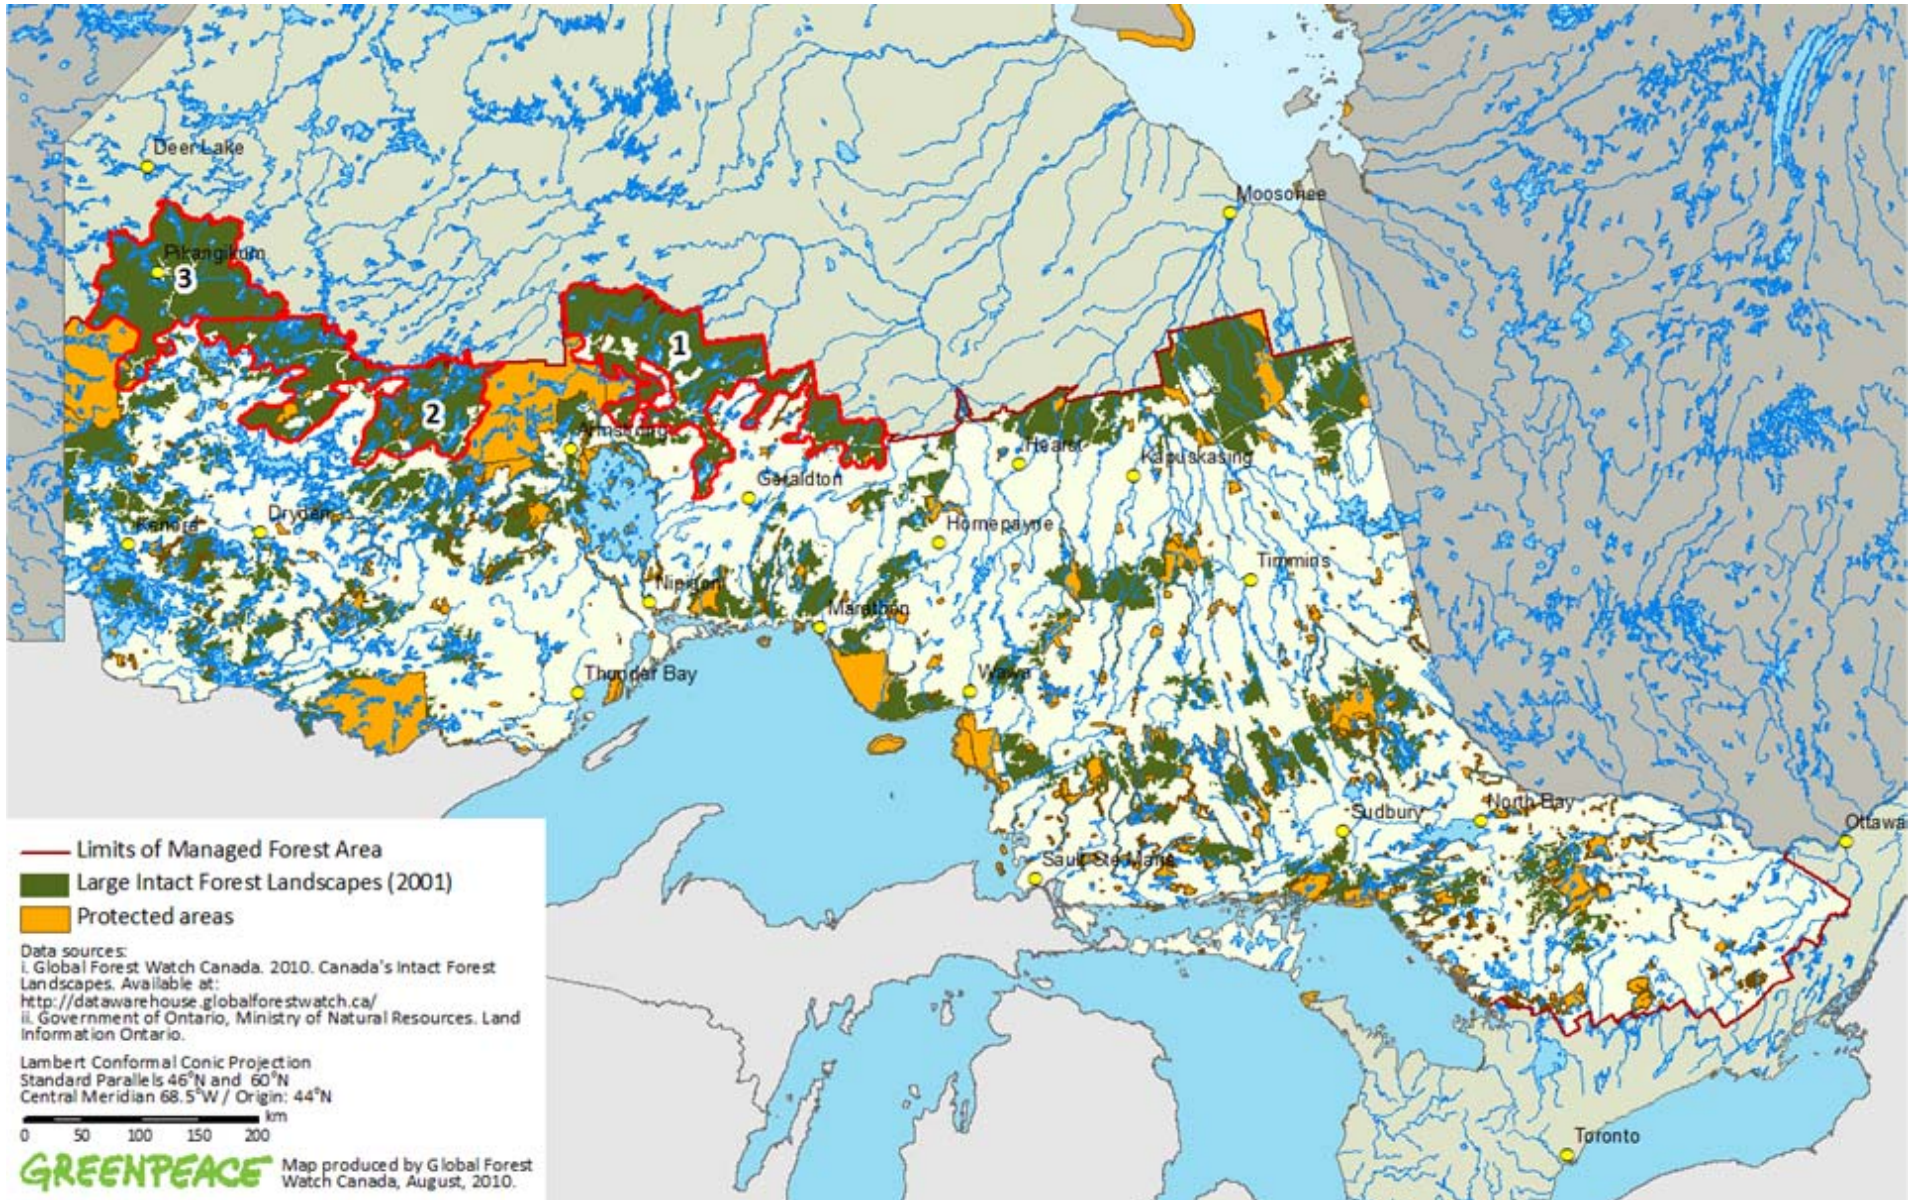

Trout Lake-Caribou Forest and Ogoki-Kenogami Hotspots