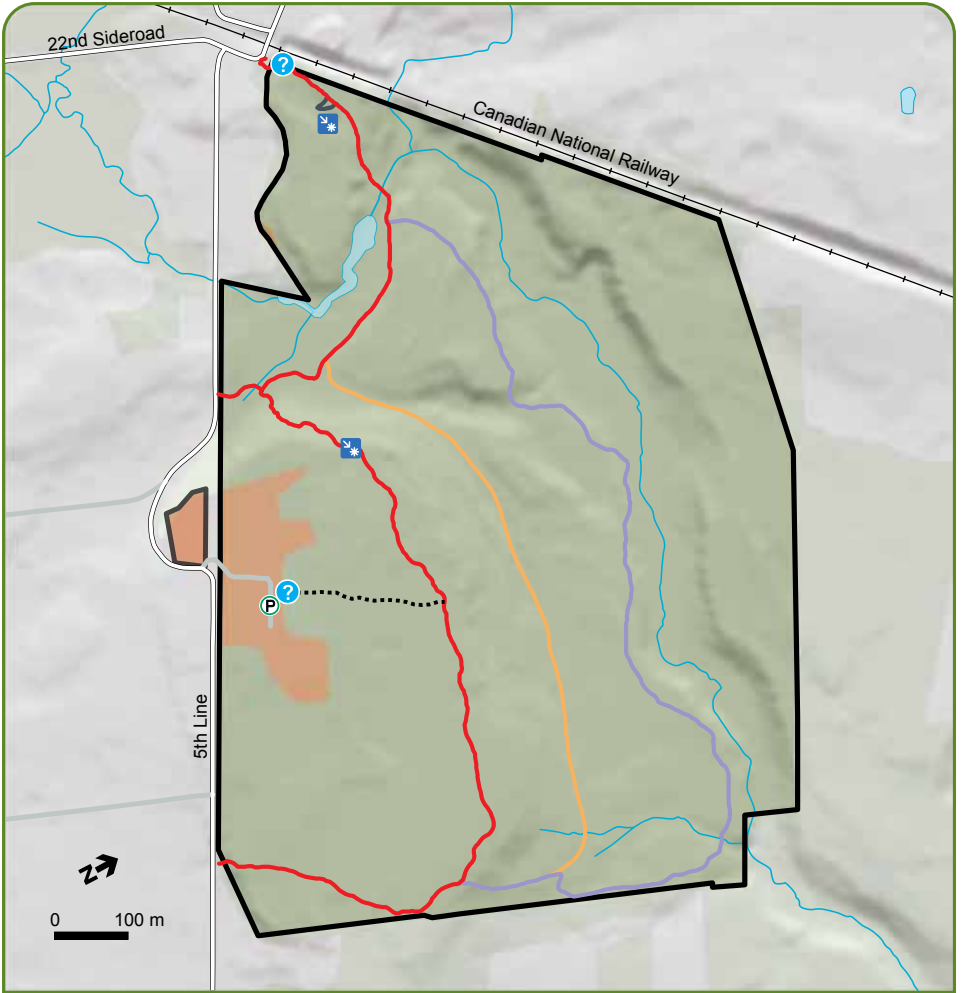

LIMEHOUSE CONSERVATION AREA

- Access trail
- Kiln Trail
- CVC Trail
- Bruce Trail
- Black Creek Side Trail
- Point of Interest
- Trail Kiosk
- Parking
- Wooded Area
- Open Area
- Lakes and Ponds
- Rivers and Streams
- Roadway / Highway