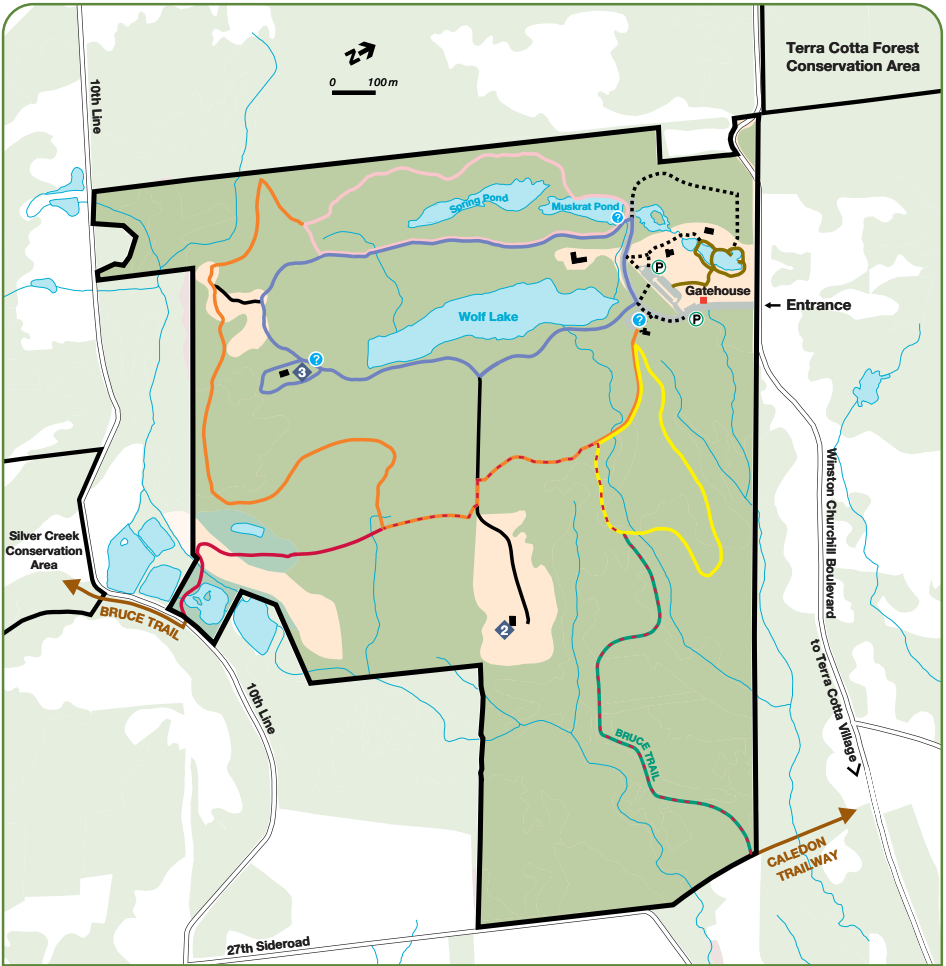

Terra Cotta Conservation Area SUMMER TRAIL MAP

	McGregor Spring Pond Trail		Washroom
	A.F. Coventry Trail		Trail Kiosk
	Terra Cotta Lane		Building / Structure
	Graydon Trail		Picnic Area
	Wetland Trail		Parking
	Vaughan Trail		
	Bruce Trail		
	Service road		
	Footpath		