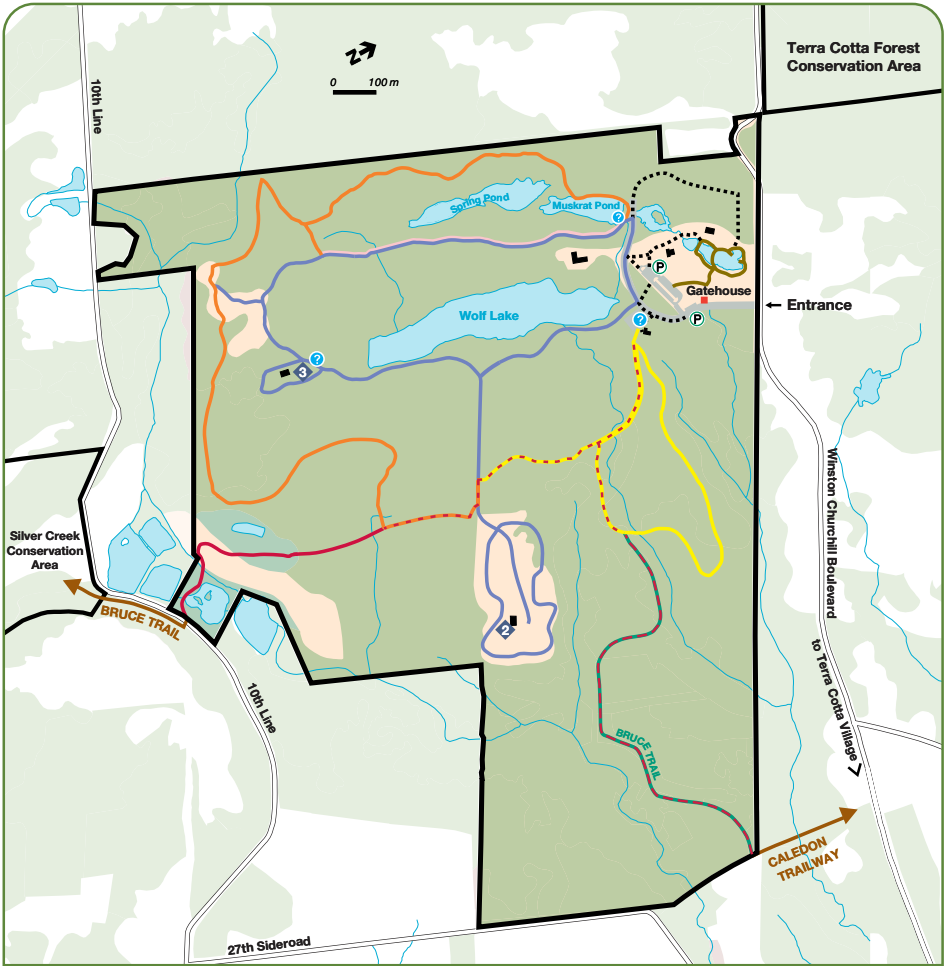

# Terra Cotta Conservation Area WINTER TRAIL MAP

	McGregor Spring Pond Trail - intermediate 2 KM Groomed - skiing/snowshoeing/hiking
	A.F. Coventry Nature Trail - advanced 1.2 KM Not groomed - snowshoeing/hiking
	Terra Cotta Lane - beginner 5 KM Groomed - skiing/showshoeing/hiking
	Graydon Trail Not groomed - snowshoeing/hiking
	Wetland Trail- beginner 0.6 KM Groomed - showshoeing/hiking
	Vaughan Trail - advanced 4 KM Groomed - skiing/showshoeing/hiking
	Bruce Trail
	Footpath
	Washroom
	Picnic Area
	Trail Kiosk
	Parking
	Building / Structure